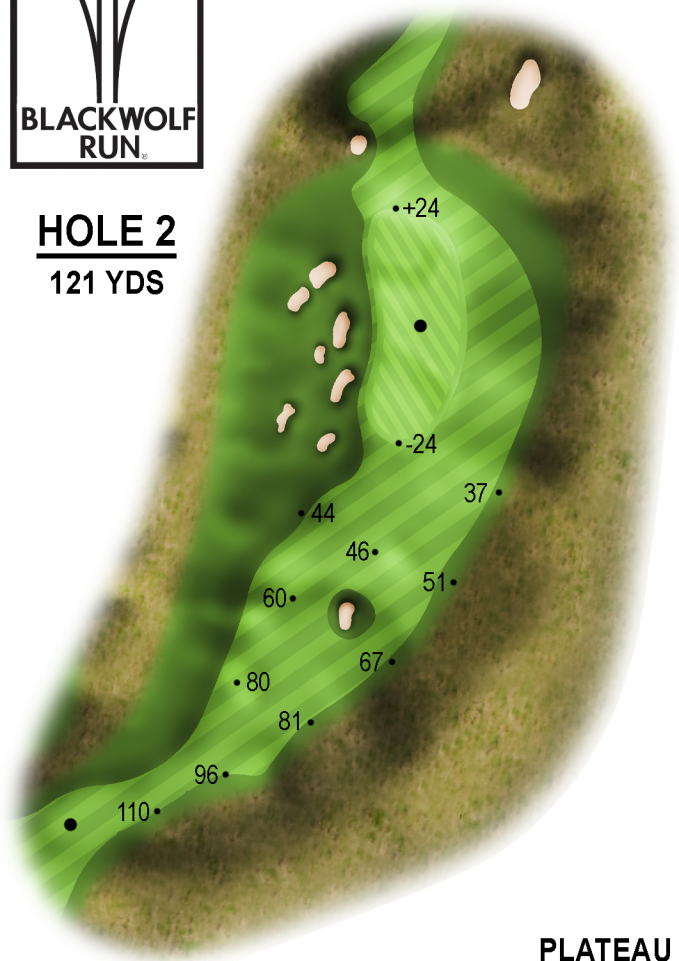

THE BATHS

COURSE ARCHITECT
CHRIS LUTZKE

THE BATHS

PUTTING COURSE

HOLE 1

139 YDS

TURTLEBACK

HOLE 2

121 YDS

PLATEAU

HOLE 3

159 YDS

REDAN

HOLE 4

139 YDS

PUNCHBOWL

HOLE 5

97 YDS

POSTAGE STAMP

HOLE 6
125 YDS

DELL

HOLE 7
171 YDS

CAPE

HOLE 8