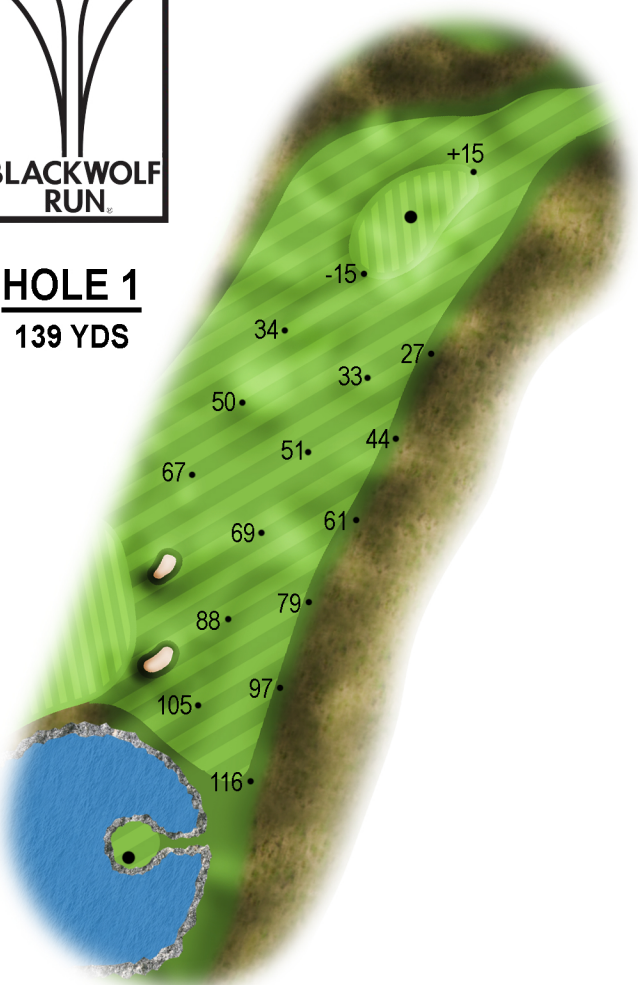

THE BATHS

COURSE ARCHITECT
CHRIS LUTZKE

THE BATHS

PUTTING COURSE

HOLE 1

139 YDS

TURTLEBACK

HOLE 2

121 YDS

PLATEAU

HOLE 3

159 YDS

REDAN

HOLE 4

139 YDS

PUNCHBOWL

HOLE 5

97 YDS

POSTAGE STAMP

HOLE 6
125 YDS

DELL

HOLE 7
171 YDS

CAPE

HOLE 8