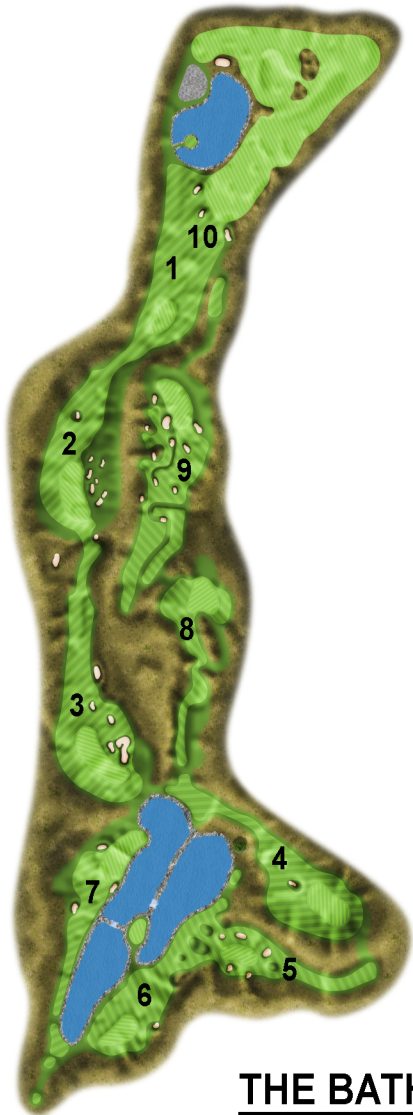

THE BATHS

COURSE ARCHITECT
CHRIS LUTZKE

THE BATHS

PUTTING COURSE

HOLE 1

139 YDS

TURTLEBACK

HOLE 2

121 YDS

PLATEAU

HOLE 3

159 YDS

REDAN

HOLE 4

139 YDS

PUNCHBOWL

HOLE 5

97 YDS

POSTAGE STAMP

HOLE 6
125 YDS

DELL

HOLE 7
171 YDS

CAPE

HOLE 8

149 YDS

ALPS

HOLE 9

159 YDS

DYE - ABOLICAL

HOLE 10
103 YDS

HOME

THE BATHS