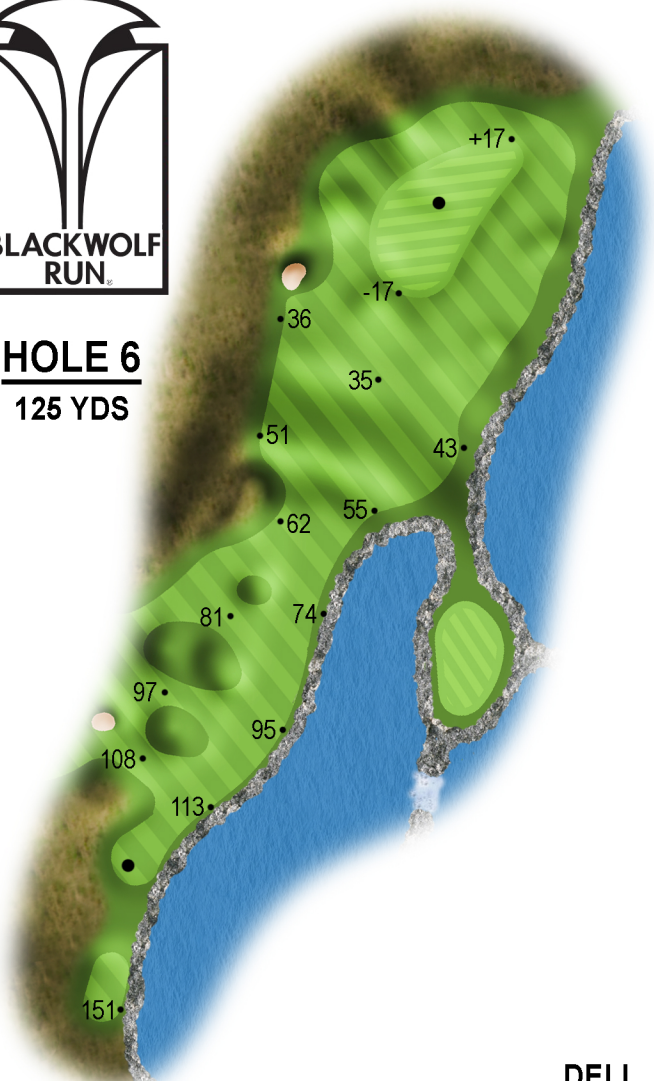

THE BATHS

COURSE ARCHITECT
CHRIS LUTZKE

THE BATHS

PUTTING COURSE

HOLE 1

139 YDS

TURTLEBACK

HOLE 2

HOLE 5

97 YDS

POSTAGE STAMP

HOLE 6
125 YDS

DELL

HOLE 7
171 YDS

CAPE

HOLE 8