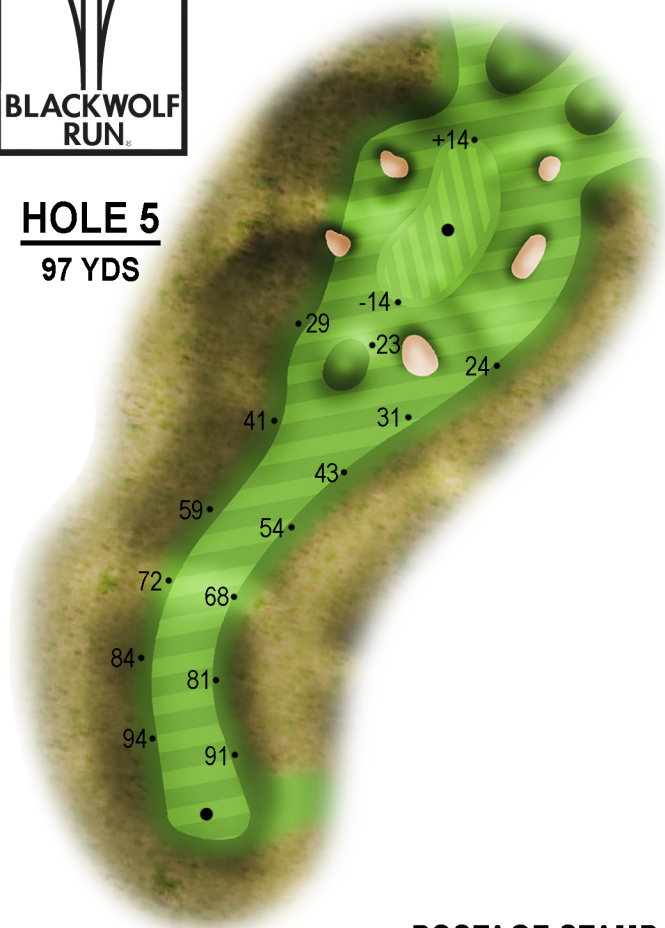

THE BATHS

COURSE ARCHITECT
CHRIS LUTZKE

THE BATHS

PUTTING COURSE

HOLE 1

139 YDS

TURTLEBACK

HOLE 2

121 YDS

PLATEAU

HOLE 3

159 YDS

REDAN

HOLE 4

139 YDS

PUNCHBOWL

HOLE 5

97 YDS

POSTAGE STAMP

HOLE 6
125 YDS

DELL

HOLE 7
171 YDS

CAPE

HOLE 8