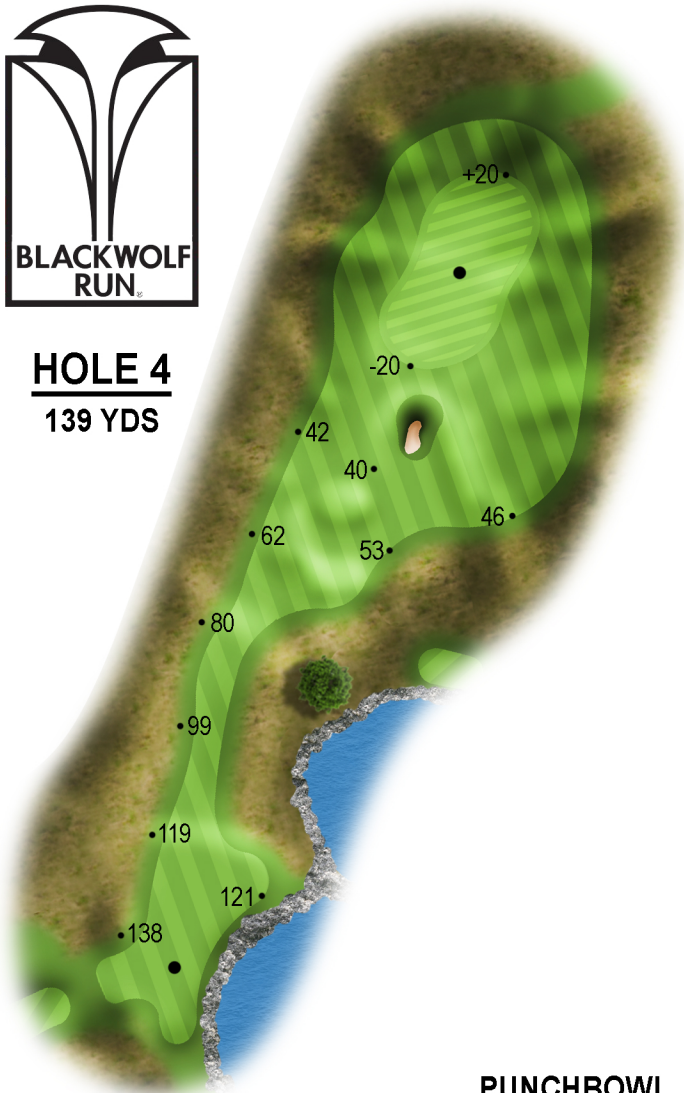

THE BATHS

COURSE ARCHITECT
CHRIS LUTZKE

THE BATHS

PUTTING COURSE

HOLE 1

139 YDS

TURTLEBACK

HOLE 2

121 YDS

PLATEAU

HOLE 3

159 YDS

REDAN

HOLE 4

139 YDS

PUNCHBOWL

HOLE 5

97 YDS

POSTAGE STAMP

HOLE 6
125 YDS

DELL

HOLE 7
171 YDS

CAPE

HOLE 8