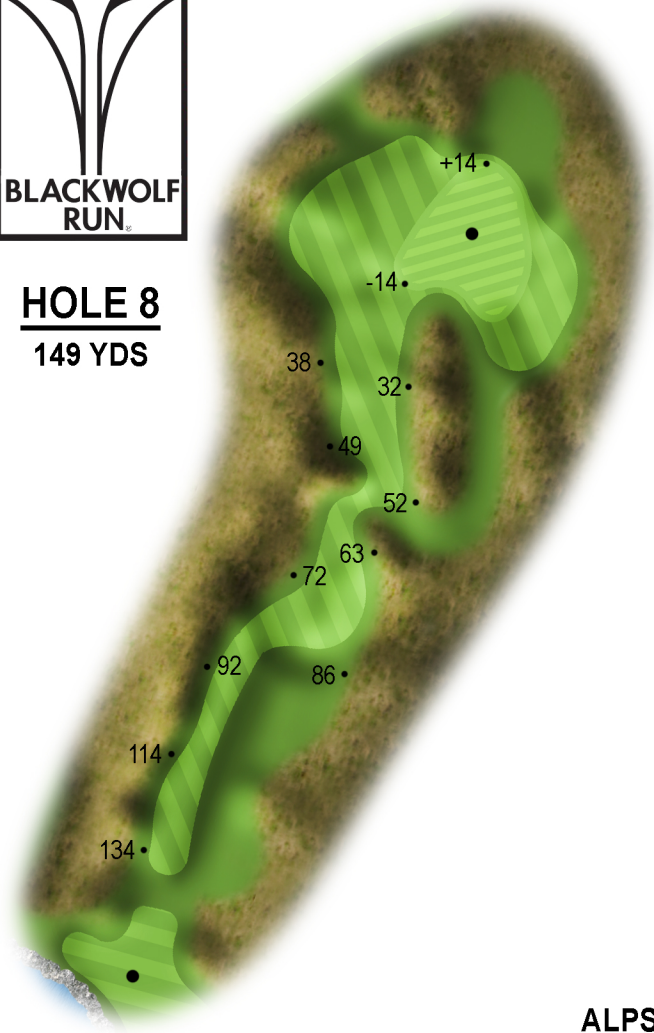

HOLE 8

149 YDS