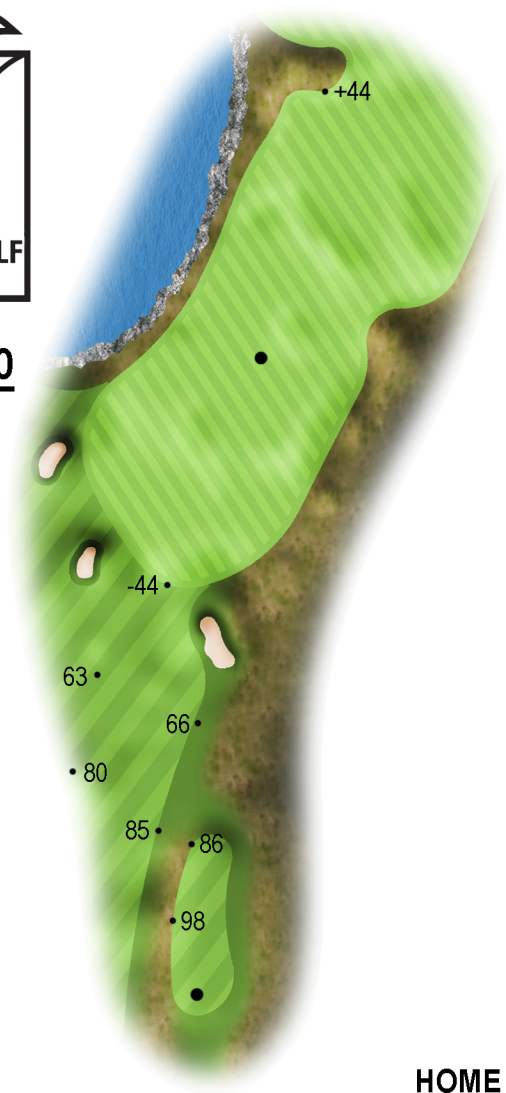

THE BATHS

COURSE ARCHITECT
CHRIS LUTZKE

THE BATHS

PUTTING COURSE

HOLE 1

139 YDS

TURTLEBACK

HOLE 2

HOLE 5

97 YDS

POSTAGE STAMP

HOLE 6
125 YDS

DELL

HOLE 7
171 YDS

CAPE

HOLE 8

149 YDS

ALPS

HOLE 9

159 YDS

DYE - ABOLICAL

HOLE 10
103 YDS

HOME

THE BATHS